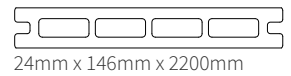

WHITE COLLECTIONS

Wider Line

Shorter Line

Plain

Grains

24mm x 146mm x 2200mm

25mm x 150mm x 2200mm

23mm x 148mm x 2200mm

WALNUT BROWN COLLECTIONS

Wider Line

Shorter Line

Plain

Grains

24mm x 146mm x 2200mm

25mm x 150mm x 2200mm

23mm x 148mm x 2200mm

2A

BLACK COLLECTIONS

Wider Line

Shorter Line

Plain

Grains

24mm x 146mm x 2200mm

25mm x 150mm x 2200mm