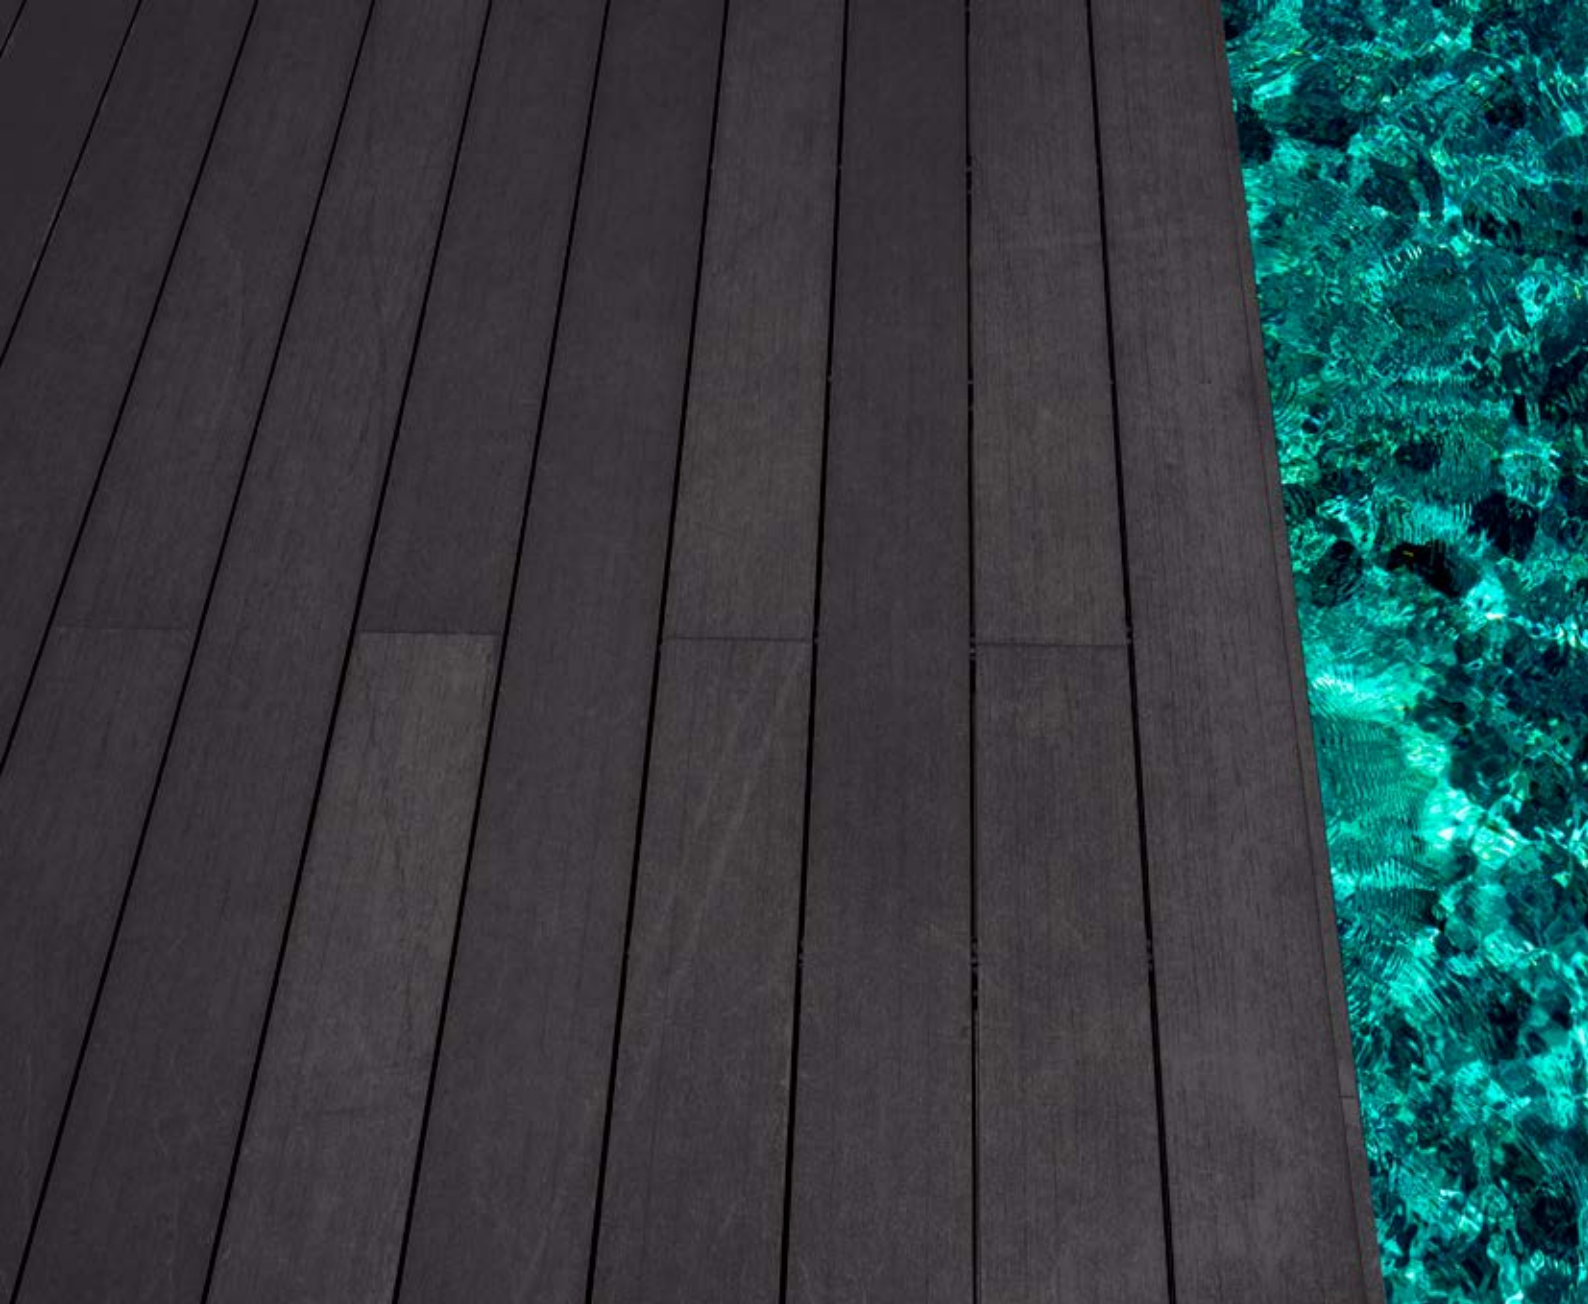

D SERIES
DF021